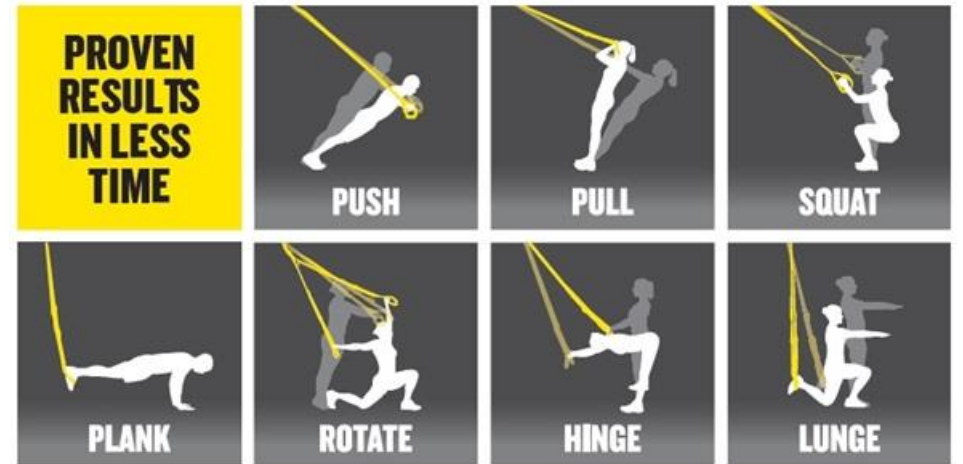

1 MILLION

SOCIAL FOLLOWERS

**OLYMPIANS AND
MMA FIGHTERS**

40,000

GYMS

INTRODUCING THE NEW **TRX** *MOVE* SYSTEM

TRX MOVE System is for those beginning their fitness journey so they can move better in life and sport. If you want to burn fat, build muscle, develop a strong core and increase mobility the TRX MOVE System is the next tool to put in your fitness bag.