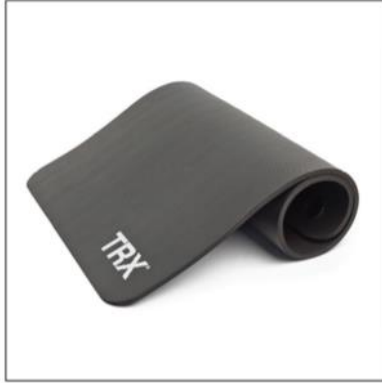

ANCHOR MOUNTS

TRX Invizi-Mount

Picture hanger or TRX anchor? The answer is both. Instantly turn any room into a home gym with the TRX Invizi-Mount. Simply install this sturdy steel plate to a load-bearing wall, hook up your TRX Suspension Trainer and get to work with no limitations to your movements. Once you've completed your workout, the Invizi-Mount morphs into a functional wall hanger for your favorite photos or artwork.

Commercial Functional Training Tools – E Commerce

TRX MEDICINE BALL

TRX SLAM BALL

TRX KETTLEBELL

TRX CONDITIONING ROPE

TRX MAT

TRX PLYO BOX

TRX STRENGTH BANDS